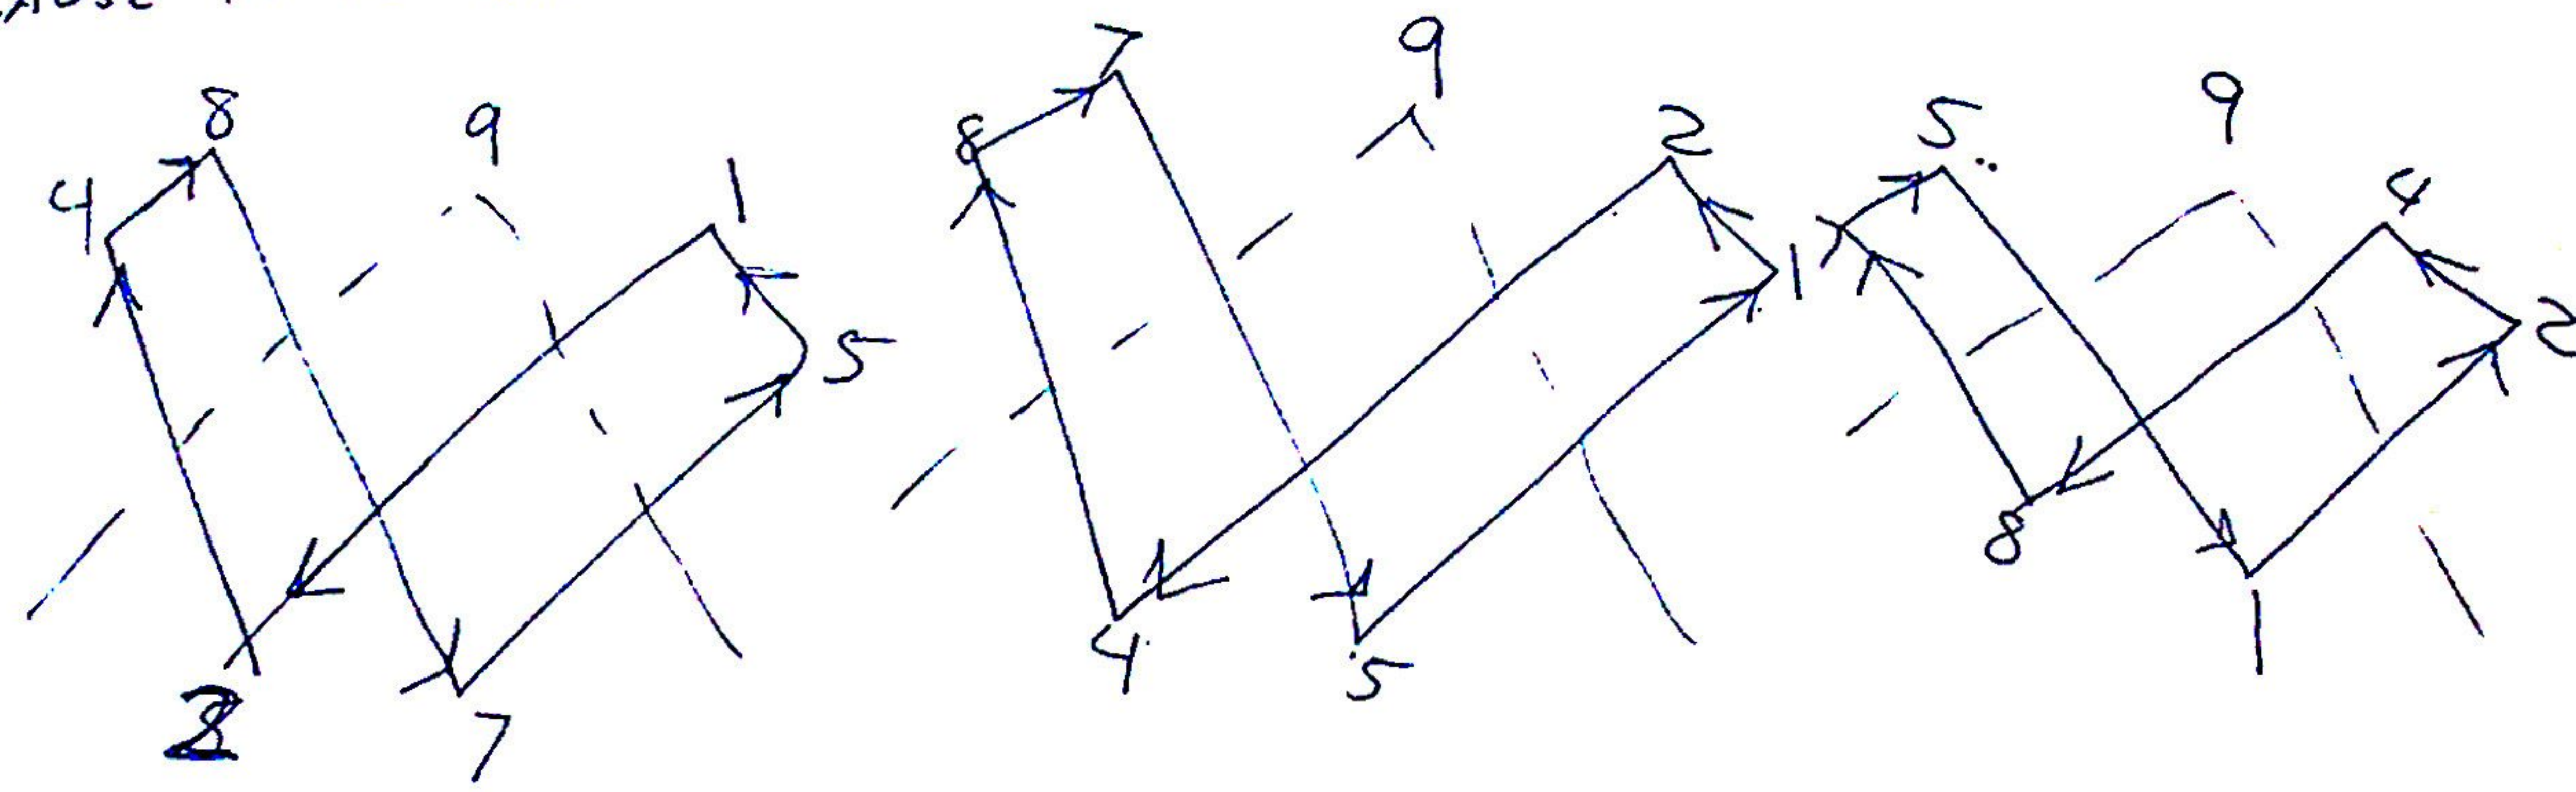

RATCHETING BECAUSE IT IS ALWAYS
 MOVING ONEWAY FORWARDS. TIME IS IRREVERSABLE
 BECAUSE IT IS BASED ON THIRDS NOT DUALISM.

The Nine flux and the three and six field cause the machine to only
 run ahead and can never move in reverse. THEY SET THE TEMPO
 NINE IS ALWAYS AT THE TOP

Miguel Robin
 11/18/99
 Hi-D

BY JUXTAPOSING AND ARRAYING ALL NUMBERS TOGETHER
 IN A MOSAIC JIGSAW PUZZLE A PICTURE OF THE
 UNIVERSE IS REVEALED.

ALL POSITIVE NUMBERS
 POLARIZED FRACTAL SCALED COORDINATE SYSTEM
 multiplicity series are rings.
 ← TORUS SKIN
 ACCELERATE inside the universe square